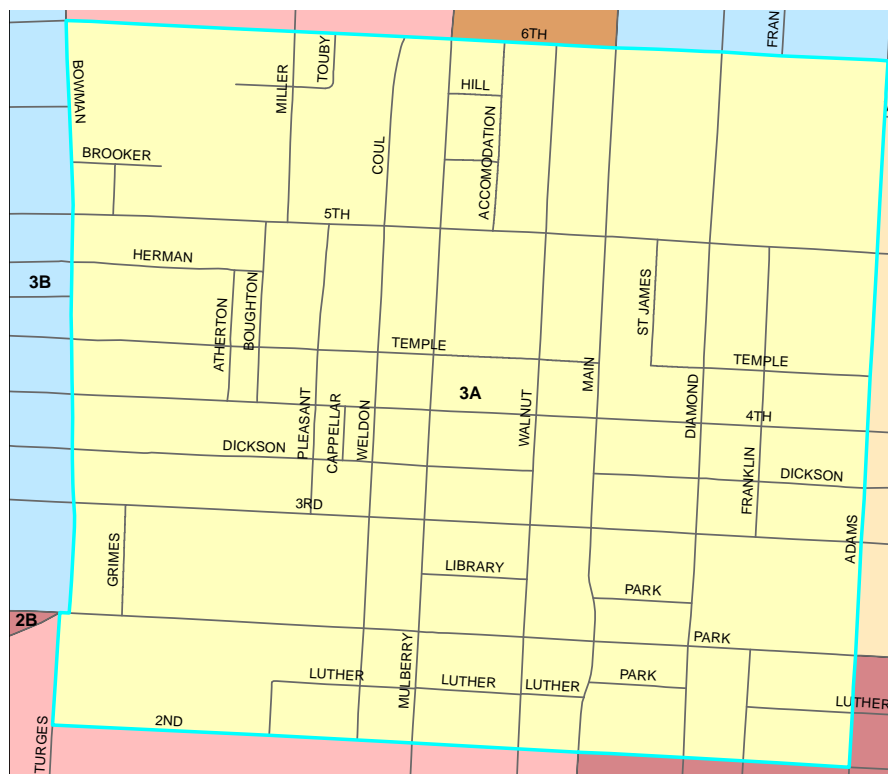

MANSFIELD DIVISION OF POLICE ZONE AND SECTOR INFORMATION

Zone/Sector 3A

Your Community Policing Officer is:

- **Officer Paul Lumadue**

Office: 419.755.9724

E-Mail: plumadue@ci.mansfield.oh.us

Your City Councilman is:

- **Pat Hightower** **Mansfield Ward 5**

Office: 419.522.9600

E-Mail: dollhightower@aol.com

Neighborhood Groups in Your Area:

Carrousel District, CCDEC, Central Park Business, Chamber District, Coul St.

For Information on Neighborhood Watch meeting times and locations, please contact your Community Policing Officer.