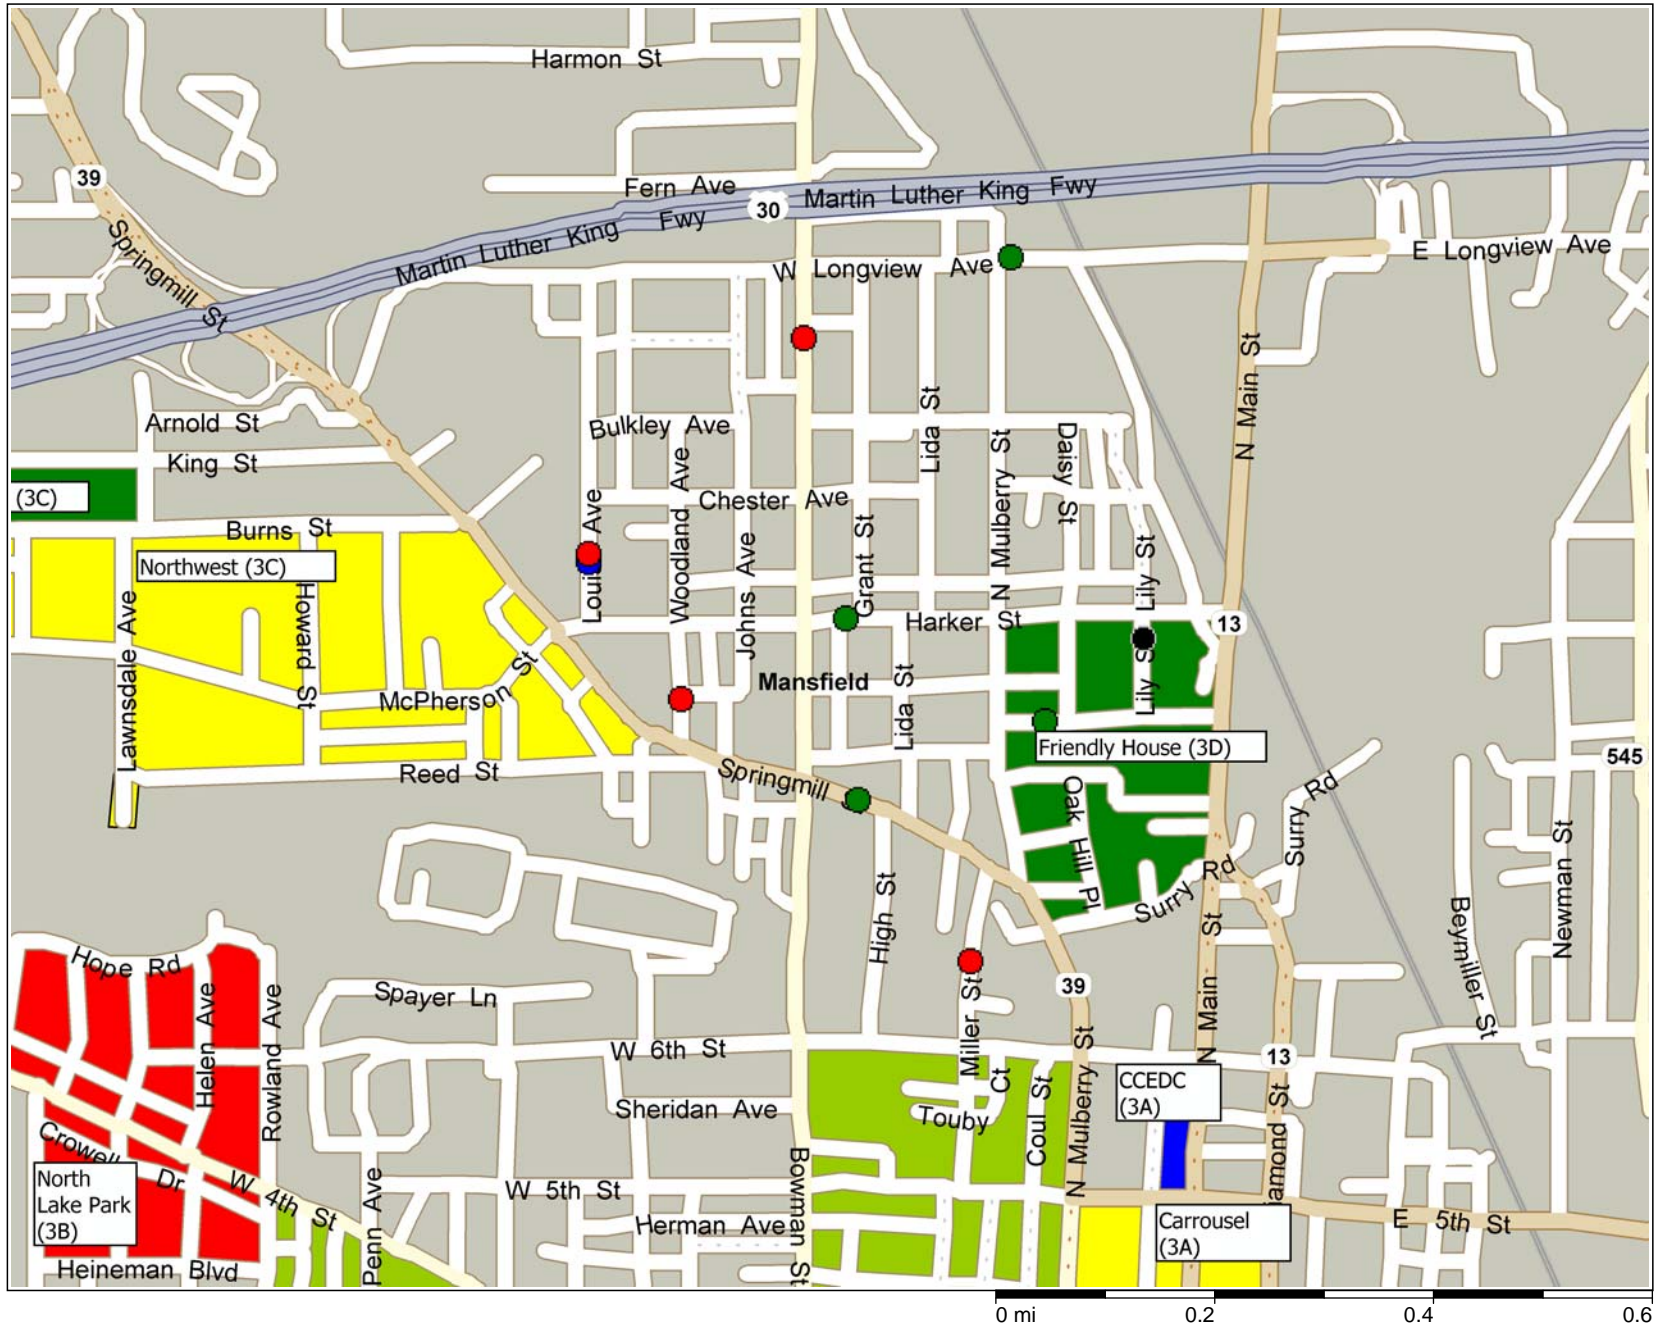

3D October 2008

3D October 2008

- Breaking & Entering
- Burglary
- Larceny
- Robbery

Compiled by Beverly Lewis, Crime Analyst

Mansfield Division of Police

11/4/08

MAP DATA

Z/S	UCR 7	UCR 8	DOW	Date	Disposition	Time Range	Address	City	State	Type
3D	Robbery	Robbery - Strong-arm	Thursday	10/2/2008	Investigation Pending	1400-1800	497 LOUISE AVE	Mansfield	Ohio	VIOLENT
3D	Burglary	Burglary - Unlawful Entry	Friday	10/3/2008	Closed/Inactive	1400-1800	308 MILLER ST	Mansfield	Ohio	PROPERTY
3D	Burglary	Burglary - Forced	Sunday	10/5/2008	Closed/Inactive	1800-2200	508 LOUISE AVE	Mansfield	Ohio	PROPERTY
3D	Burglary	Burglary Attempted Forcible	Monday	10/6/2008	Investigation Pending	0200-0600	623 BOWMAN ST	Mansfield	Ohio	PROPERTY
3D	Larceny	Larceny - Other	Monday	10/6/2008	Closed/Inactive	1800-2200	111 W LONGVIEW AVE	Mansfield	Ohio	PROPERTY
3D	Burglary	Burglary - Unlawful Entry	Monday	10/13/2008	Closed/Inactive	2200-0200	427 WOODLAND AVE	Mansfield	Ohio	PROPERTY
3D	Breaking & Entering	Burglary - Unlawful Entry	Friday	10/17/2008	Investigation Pending	1400-1800	462 LILY ST	Mansfield	Ohio	PROPERTY
3D	Larceny	Larceny - From Motor Vehicle	Saturday	10/18/2008	Closed/Inactive	1800-2200	427 WOODLAND AVE	Mansfield	Ohio	PROPERTY
3D	Larceny	Larceny - From Building	Sunday	10/19/2008	Closed/Inactive	0200-0600	424 SPRINGMILL ST	Mansfield	Ohio	PROPERTY
3D	Larceny	Larceny - Other	Thursday	10/23/2008	Closed/Inactive	1400-1800	111 ORCHARD ST	Mansfield	Ohio	PROPERTY
3D	Larceny	Larceny - Other	Sunday	10/26/2008	Closed/Inactive	0600-1000	206 HARKER ST	Mansfield	Ohio	PROPERTY
3D	Larceny	Larceny - Shoplifting	Tuesday	10/28/2008	Closed/Inactive	1000-1400	424 SPRINGMILL ST	Mansfield	Ohio	PROPERTY