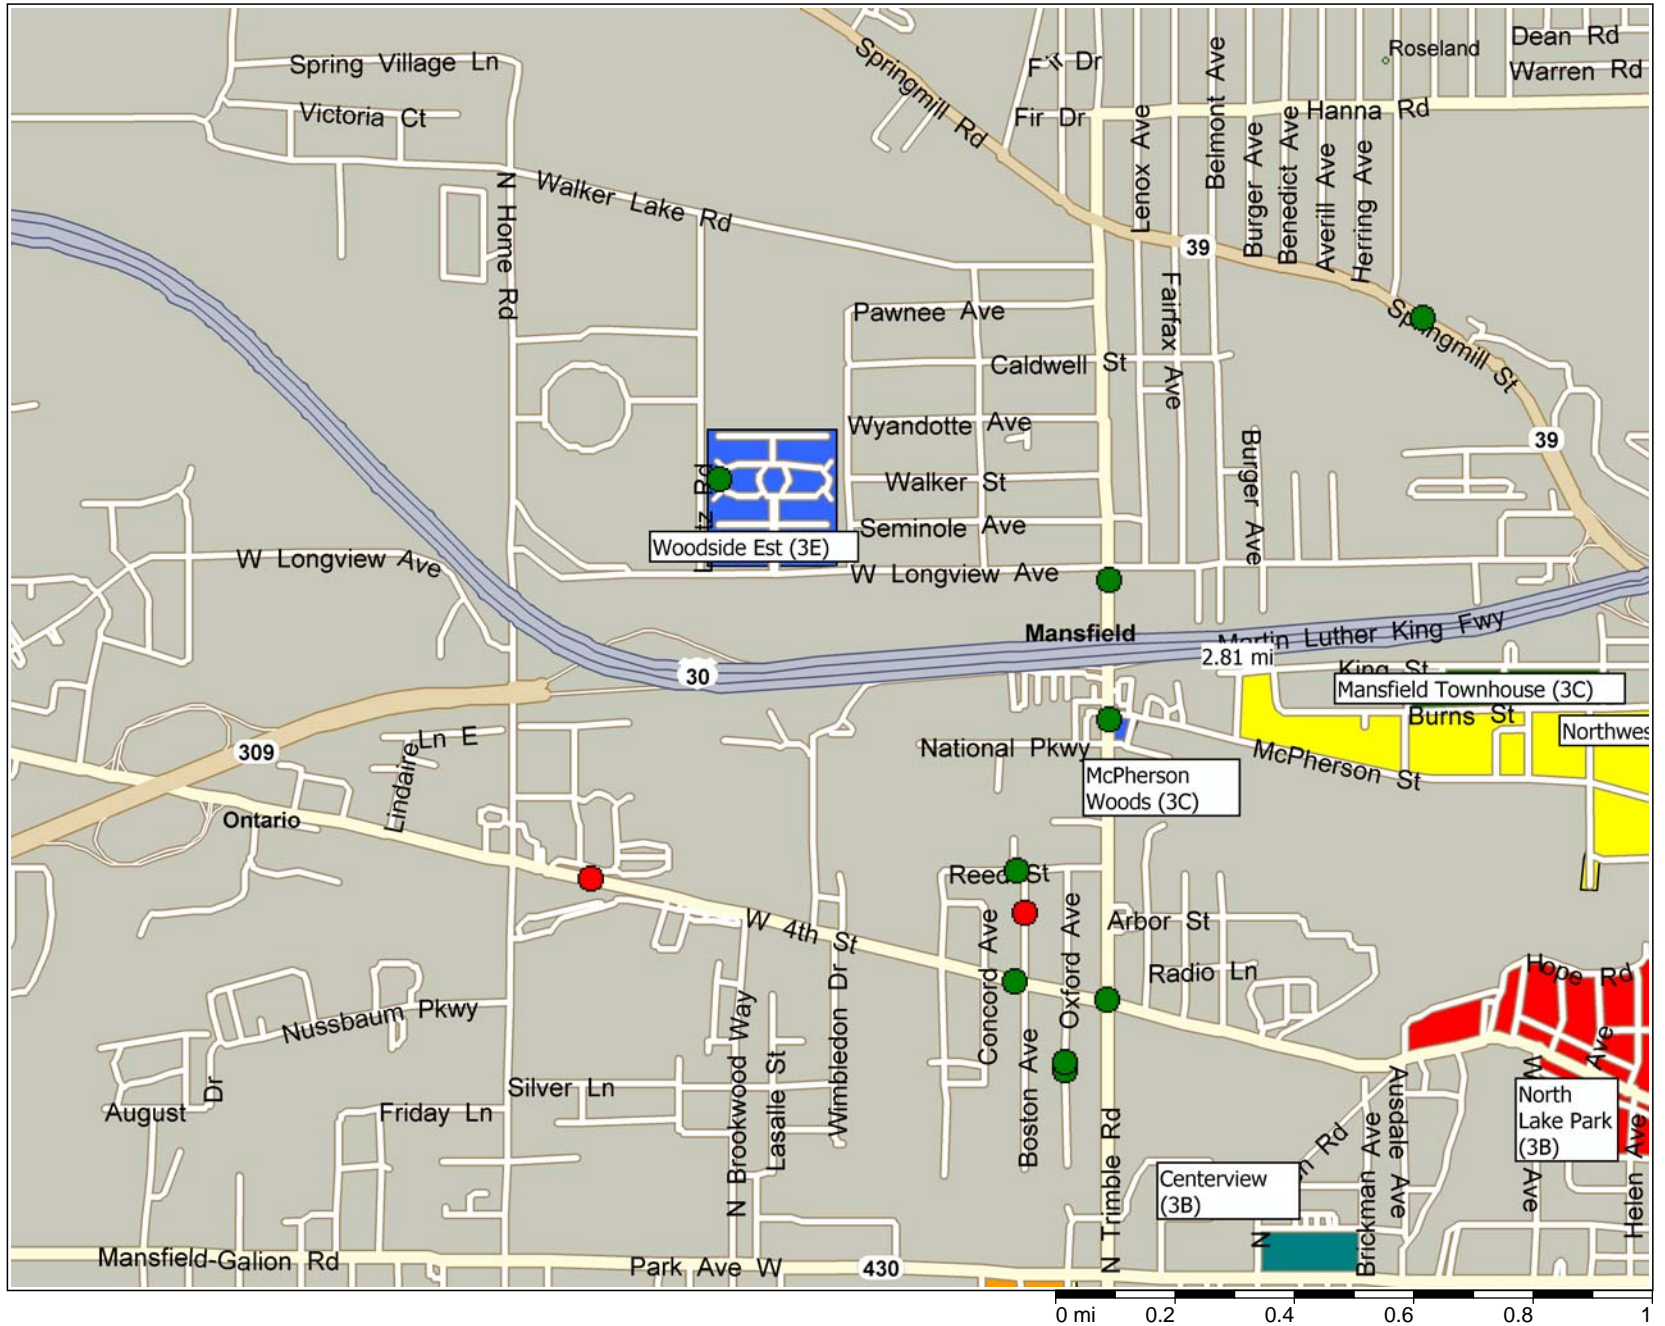

3E October 2008

3E October 2008

- Breaking & Entering
- Burglary
- Larceny

Compiled by Beverly Lewis, Crime Analyst
Mansfield Division of Police
11/4/08

MAP DATA

Z/S	UCR 7	UCR 8	DOW	Date	Disposition	Time Range	Address	City	State	Type
3E	Larceny	Larceny - Other	Monday	10/6/2008	Investigation Pending	1000-1400	622 N TRIMBLE RD	Mansfield	Ohio	PROPERTY
3E	Larceny	Larceny - Other	Tuesday	10/7/2008	Closed by Arrest/Juvenile	0600-1000	1200 NESTOR DR	Mansfield	Ohio	PROPERTY
3E	Larceny	Larceny - From Motor Vehicle(n	Tuesday	10/7/2008	Closed/Inactive	0600-1000	1048 W FOURTH ST	Mansfield	Ohio	PROPERTY
3E	Larceny	Larceny - Other	Wednesday	10/8/2008	Closed/Inactive	1000-1400	202 OXFORD AVE	Mansfield	Ohio	PROPERTY
3E	Larceny	Larceny - From Motor Vehicle(n	Friday	10/10/2008	Closed/Inactive	1000-1400	0 ONAWAY AVE	Mansfield	Ohio	PROPERTY
3E	Larceny	Larceny - Other	Monday	10/13/2008	Closed/Inactive	1800-2200	1383 S WINNERS CI	Mansfield	Ohio	PROPERTY
3E	Breaking & Ent	Burglary - Forced	Tuesday	10/14/2008	Closed/Inactive	0600-1000	1200 NESTOR DR	Mansfield	Ohio	PROPERTY
3E	Larceny	Larceny - Other	Tuesday	10/14/2008	Closed/Inactive	1000-1400	195 OXFORD AVE	Mansfield	Ohio	PROPERTY
3E	Burglary	Burglary - Forced	Saturday	10/18/2008	Closed/Inactive	0600-1000	322 BOSTON AVE	Mansfield	Ohio	PROPERTY
3E	Burglary	Burglary - Unlawful Entry	Sunday	10/19/2008	Closed/Inactive	1800-2200	1496 W FOURTH ST	Mansfield	Ohio	PROPERTY
3E	Larceny	Larceny - From Building	Thursday	10/23/2008	Closed/Inactive	0600-1000	525 N TRIMBLE RD	Mansfield	Ohio	PROPERTY
3E	Larceny	Larceny - Other	Saturday	10/25/2008	Closed/Inactive	1400-1800	1082 SPRINGMILL ST	Mansfield	Ohio	PROPERTY
3E	Larceny	Larceny - Other	Monday	10/27/2008	Closed/Inactive	1000-1400	1108 REED ST	Mansfield	Ohio	PROPERTY
3E	Larceny	Larceny - Other	Wednesday	10/29/2008	Closed by Arrest/Adult	1400-1800	1111 W FOURTH ST	Mansfield	Ohio	PROPERTY