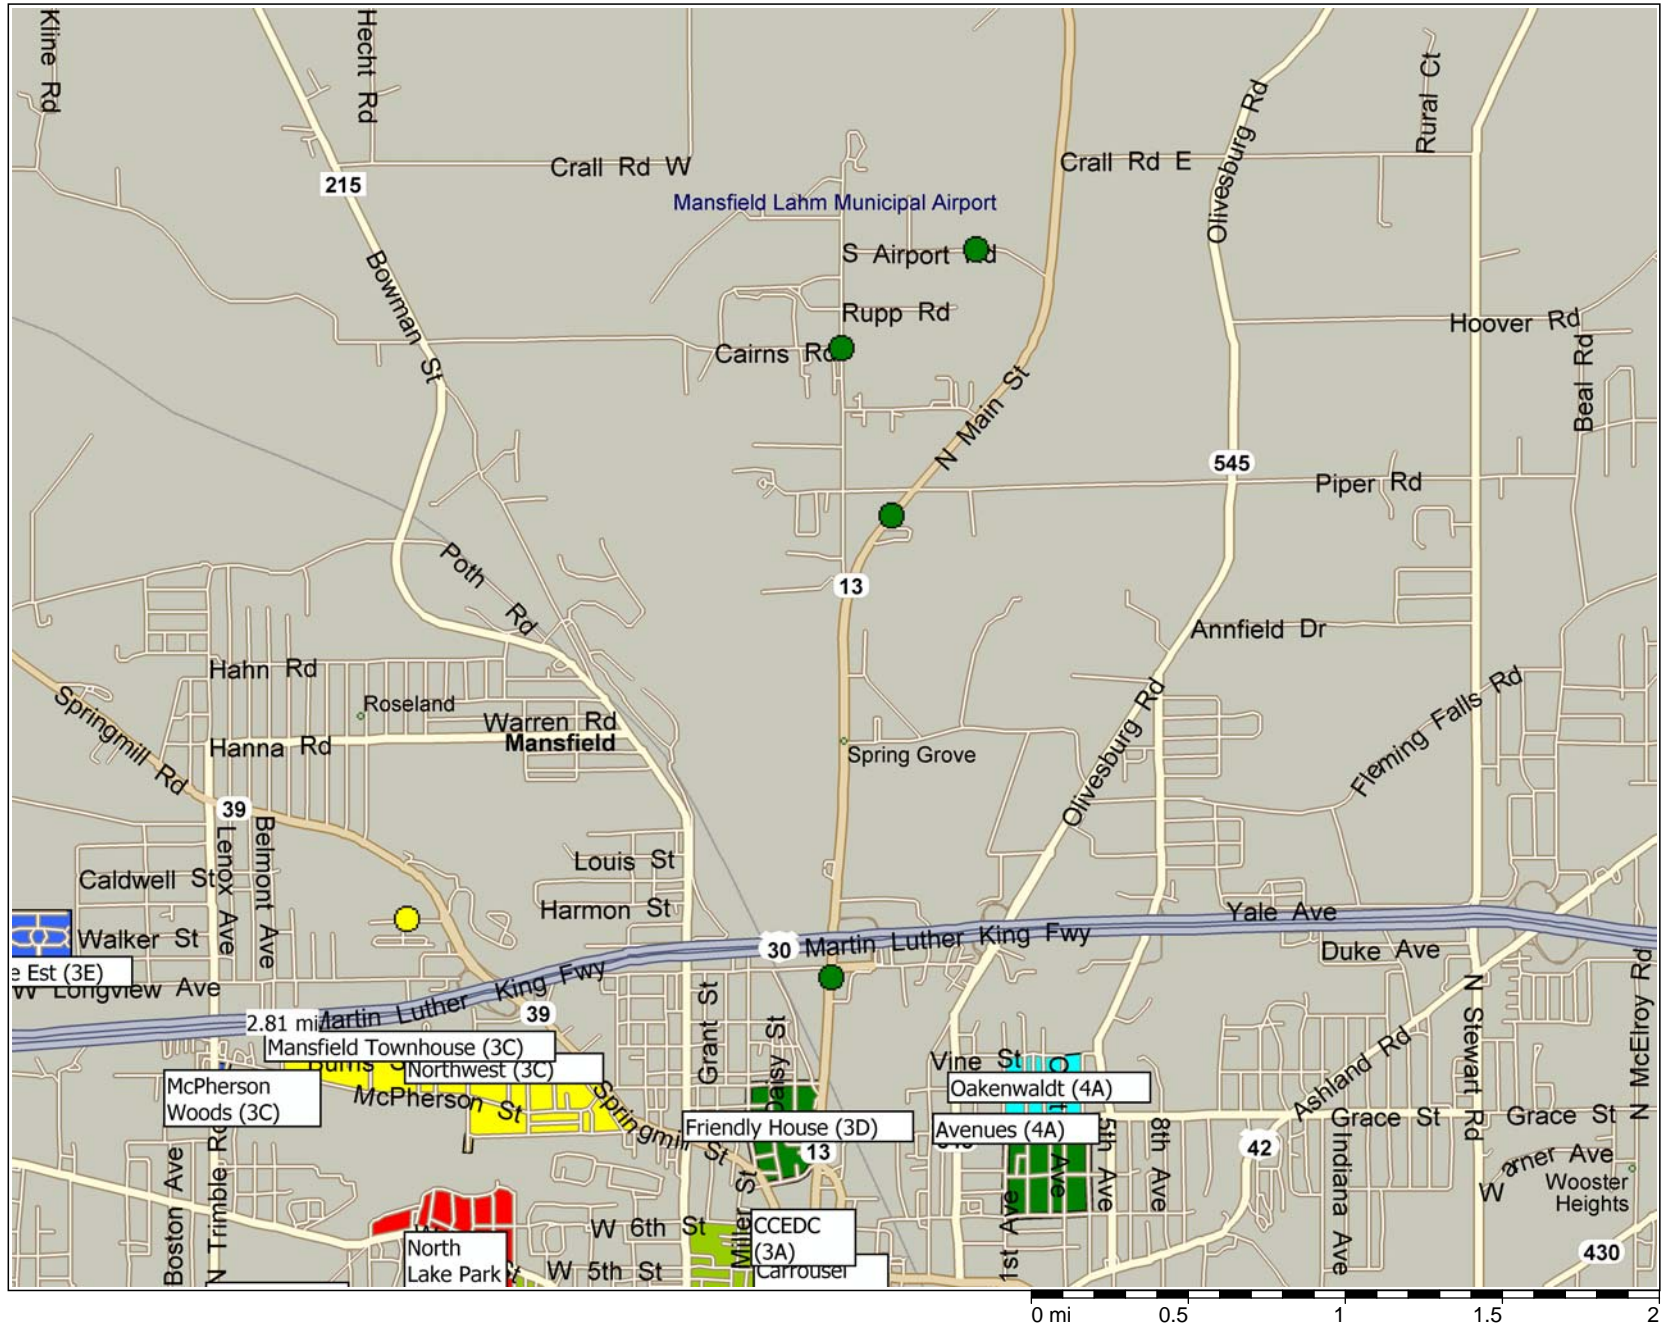

3F October 2008

3F October 2008

- Aggravated Assault
- Larceny

Compiled by Beverly Lewis, Crime Analyst  
Mansfield Division of Police  
11/4/08

3F October 2008

3F October 2008

- Aggravated Assault
- Larceny