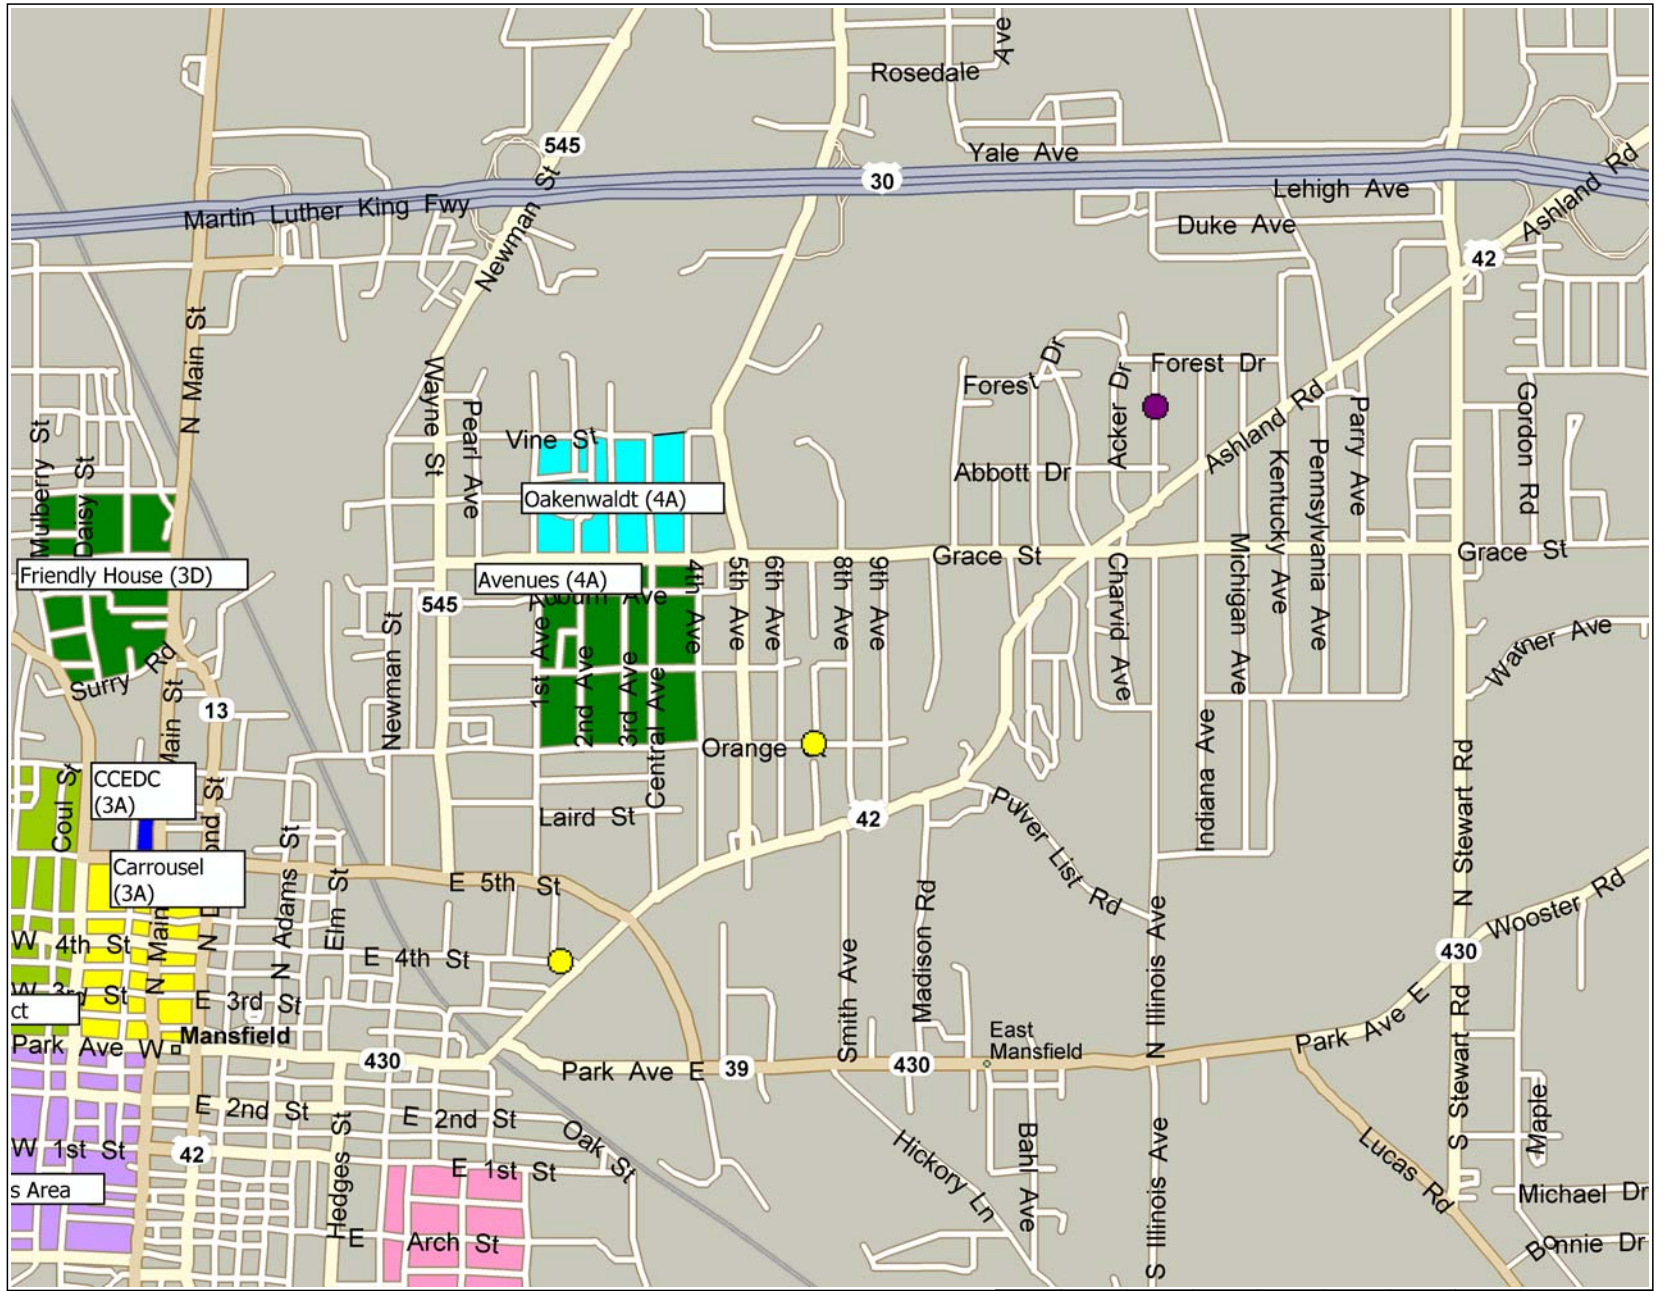

4A October 2008

4A October 2008

- Breaking & Entering
- Burglary
- Larceny

Compiled by Beverly Lewis, Crime Analyst  
Mansfield Division of Police  
11/4/08

## MAP DATA

Z/S	UCR 7	UCR 8	DOW	Date	Disposition	Time Range	Address	City	State	Type
3F	Larceny	Larceny - Other	Thursday	10/9/2008	Closed/Inactive	1400-1800	536 S AIRPORT RD	Mansfield	Ohio	PROPERTY
3F	Larceny	Larceny - Other	Tuesday	10/14/2008	Closed by Arrest/Adult	1400-1800	777 N MAIN ST	Mansfield	Ohio	PROPERTY
3F	Aggravated Ass: Assault - Knife/Other cutting Ins		Wednesday	10/15/2008	Closed by Arrest/Adult	1400-1800	690 ARMSTRONG AVE	Mansfield	Ohio	VIOLENT
3F	Larceny	Larceny - Other	Monday	10/20/2008	Investigation Pending	1000-1400	100 CAIRNS RD	Mansfield	Ohio	PROPERTY
3F	Larceny	Larceny - Other	Friday	10/24/2008	Investigation Pending	1400-1800	1270 N MAIN ST	Mansfield	Ohio	PROPERTY