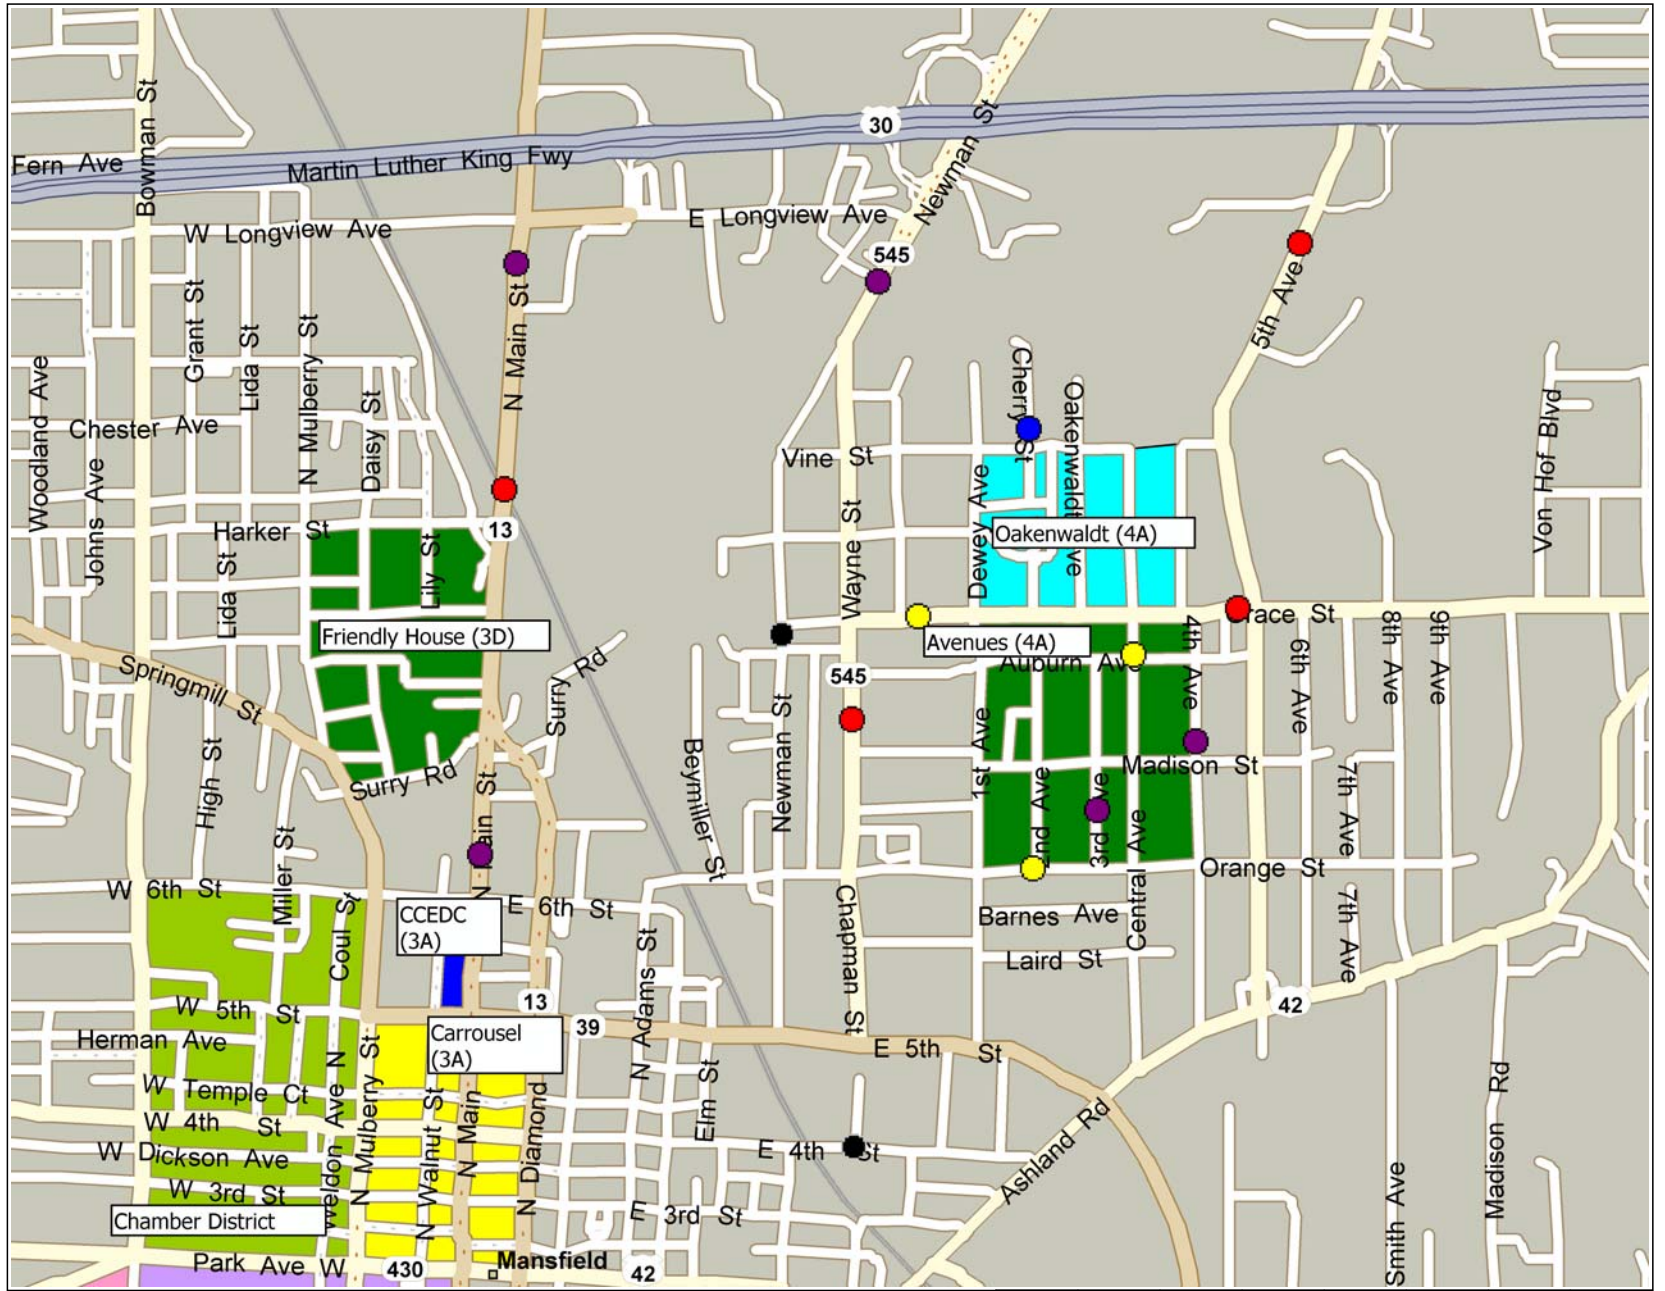

4B October 2008

4B October 2008

- Aggravated Assault
- Breaking & Entering
- Burglary
- Larceny
- Motor Vehicle Theft

Compiled by Beverly Lewis, Crime Analyst

Mansfield Division of Police

11/4/08

MAP DATA

Z/S	UCR 7	UCR 8	DOW	Date	Disposition	Time Range	Address	City	State	Type
4B	Aggravated Ass: Assault - Other Aggravated		Thursday	10/2/2008	Investigation Pending	1800-2200	414 NEWMAN ST	Mansfield	Ohio	VIOLENT
4B	Larceny	Larceny - From Motor Vehicle (nc)	Friday	10/3/2008	Closed/Inactive	1000-1400	359 4TH AVE	Mansfield	Ohio	PROPERTY
4B	Breaking & Ent: Burglary - Unlawful Entry		Sunday	10/5/2008	Closed/Inactive	0600-1000	493 GRACE ST	Mansfield	Ohio	PROPERTY
4B	Burglary	Burglary - Unlawful Entry	Sunday	10/5/2008	Closed/Inactive	1800-2200	287 GRACE ST	Mansfield	Ohio	PROPERTY
4B	Motor Vehicle T: Motor Vehicle Theft - Auto		Tuesday	10/7/2008	Closed/Inactive	0600-1000	582 CHERRY ST	Mansfield	Ohio	PROPERTY
4B	Burglary	Burglary - Forced	Saturday	10/11/2008	Investigation Pending	2200-0200	416 CENTRAL AVE	Mansfield	Ohio	PROPERTY
4B	Breaking & Ent: Burglary - Forced		Monday	10/13/2008	Closed by Arrest/Adult	0600-1000	500 N MAIN ST	Mansfield	Ohio	PROPERTY
4B	Larceny	Larceny - Other	Monday	10/13/2008	Closed/Inactive	1400-1800	270 N MAIN ST	Mansfield	Ohio	PROPERTY
4B	Larceny	Larceny - Other	Thursday	10/16/2008	Investigation Pending	1400-1800	283 3RD AVE	Mansfield	Ohio	PROPERTY
4B	Aggravated Ass: Assault - Firearm		Saturday	10/18/2008	Investigation Pending	0200-0600	296 E FOURTH ST	Mansfield	Ohio	VIOLENT
4B	Burglary	Burglary - Forced	Monday	10/20/2008	Investigation Pending	0600-1000	358 ORANGE ST	Mansfield	Ohio	PROPERTY
4B	Larceny	Larceny - From Motor Vehicle (nc)	Tuesday	10/21/2008	Closed/Inactive	1400-1800	680 N MAIN ST	Mansfield	Ohio	PROPERTY
4B	Breaking & Ent: Burglary - Forced		Thursday	10/23/2008	Closed/Inactive	1000-1400	373 WAYNE ST	Mansfield	Ohio	PROPERTY
4B	Breaking & Ent: Burglary - Forced		Sunday	10/26/2008	Investigation Pending	2200-0200	720 5TH AVE	Mansfield	Ohio	PROPERTY
4B	Larceny	Larceny - Other	Tuesday	10/28/2008	Investigation Pending	1000-1400	649 OLIVESBURG RD	Mansfield	Ohio	PROPERTY